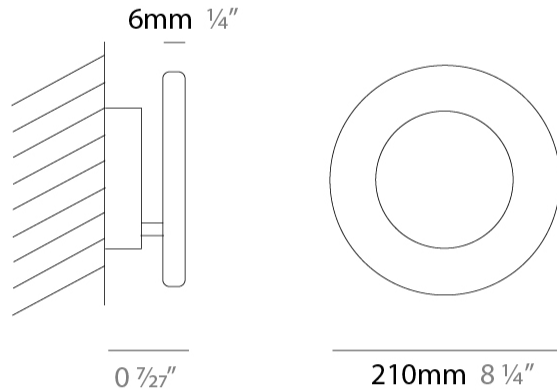

VERA SURFACE

D42063- -

base number
Color   Finish
Temperature   Options

1. To build a product code in our configurator select the specify button on the base model # product page
2. To build a manual product code on this datasheet choose from the options listed below in blue font and add the suffix to the base model #

GENERAL

Series: Vera
Brand: Icone
Division: Design
Mounting Type: Surface
Mounting Location: Wall / Ceiling
Subcategory: Wall Effect

PHYSICAL

Shape: Round
Diameter (mm): 210
Diameter (in): 8 ¼
Height (mm): 210
Depth (mm): 70
Height (in): 8 ¼
Depth (in): 2 ¾
Extension (mm): 270
Extension (in): 10 ⅝
Light Distribution: Direct / Indirect
Fixture Finish: [GLF_WHI](#) / [GLF_RUS](#) / [CLF_BLK](#) / [WHI_ALU](#) / [WHI_COP](#) / [WHI_WHI](#) / [WHI_BRA](#) / [WHI_RUS](#) / [WHI_BLK](#)
Fixture Material: Aluminum

ELECTRICAL

Lamp Type: LED
Input Wattage (W): 16
Total Output Wattage (W): 13.5
Dimming: Non-Dimmable / 0-10V Dimming
Driver Included: Yes
Driver Location: Integrated
Driver Type: Constant Current - 120Vac
Driver Class: Class 2
Input Voltage (V): 120
Constant Current (MA): 700

LED

Color Temperature (°K): 2700 / 3000
Nominal Lumen (lm): 2100
CRI: >90 CRI
Lamp Life (hrs): 50000

OPTICAL

RATINGS AND CERTIFICATIONS

Certified By: Certified for North American Standards
IP rating: IP20