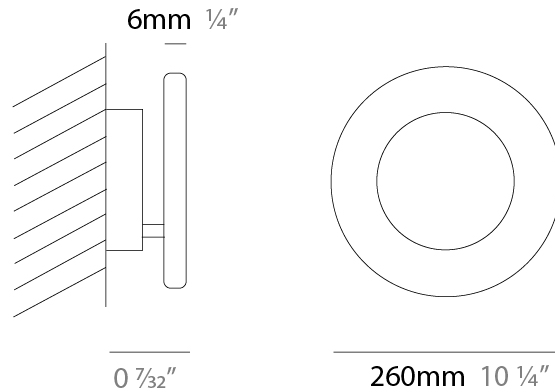

VERA SURFACE

D42064- _____ - _____
base number   Color   Finish
                         Temperature   Options

1. To build a product code in our configurator select the specify button on the base model # product page
2. To build a manual product code on this datasheet choose from the options listed below in blue font and add the suffix to the base model #

GENERAL

Series: Vera
Brand: Icone
Division: Design
Mounting Type: Surface
Mounting Location: Wall / Ceiling
Subcategory: Wall Effect

PHYSICAL

Shape: Round
Diameter (mm): 260
Diameter (in): 10 1/4
Height (mm): 260
Height (in): 10 1/4
Extension (mm): 320
Extension (in): 12 5/8
Light Distribution: Direct / Indirect
Fixture Finish: GLF_WHI / GLF_RUS / CLF_BLK / WHI_ALU / WHI_COP / WHI_WHI / WHI_BRA / WHI_RUS / WHI_BLK
Fixture Material: Aluminum

ELECTRICAL

Lamp Type: LED
Total Output Wattage (W): 16.8
Dimming: Non-Dimmable / 0-10V Dimming
Driver Included: Yes
Driver Location: Integrated
Driver Type: Constant Current - Universal
Driver Class: Class 2
Input Voltage (V): 120 - 277
Constant Current (MA): 700

LED

Color Temperature (°K): 2700 / 3000
Nominal Lumen (lm): 2598
CRI: >90 CRI
Lamp Life (hrs): 50000

OPTICAL

RATINGS AND CERTIFICATIONS

Certified By: Certified for North American Standards
IP rating: IP20